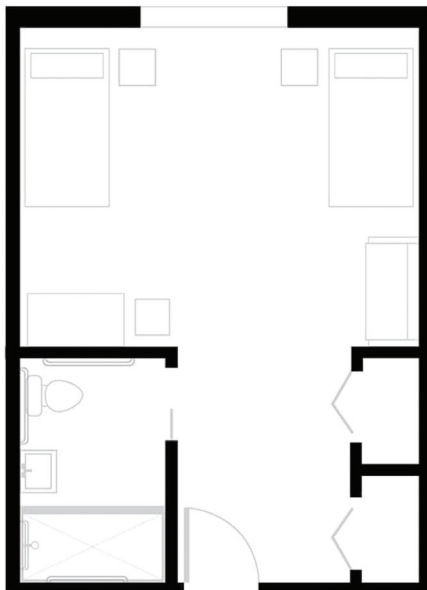

Peridot
Studio Apartment
325 Sq Ft

Jade
Deluxe Apartment
350 Sq Ft

Topaz
Premium Apartment
375 Sq Ft

ALF Lic# 12689