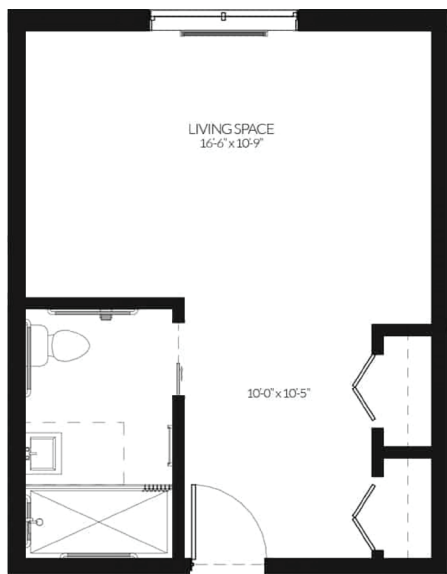

*all measurements are approximate

Peridot
Studio Apartment
325 Sq Ft

*all measurements are approximate

Jade
Deluxe Apartment
350 Sq Ft

*all measurements are approximate

Topaz
Premium Apartment
375 Sq Ft

ALF Lic# 12603