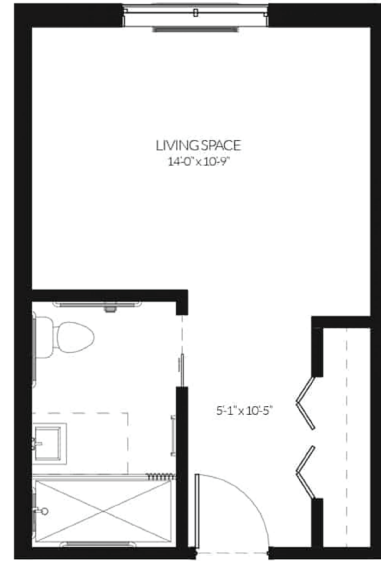

*all measurements are approximate

Peridot
Studio Apartment
325 Sq Ft

*all measurements are approximate

Jade
Deluxe Apartment
350 Sq Ft

*all measurements are approximate

Topaz
Premium Apartment
375 Sq Ft

ALF Lic# 12603