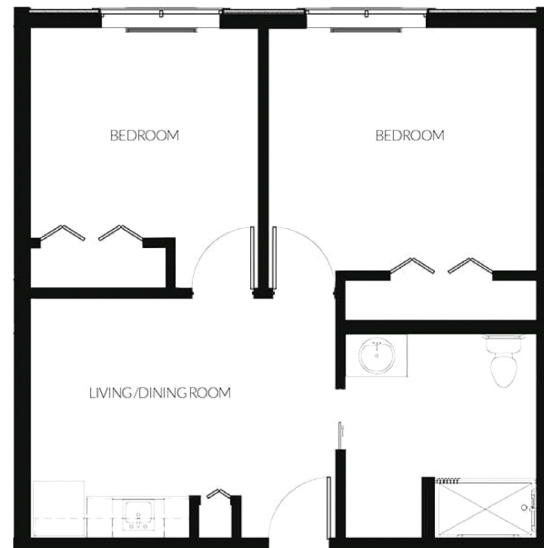

Semper
Studio Apartment
360-405 Sq Ft

Aurora
Alcove Apartment
405-465 Sq Ft

Gratia
1 Bedroom Apartment
450-515 Sq Ft

Clarus
2 Bedroom Apartment
620-625 Sq Ft

ALF Lic# 149028

Peridot

Studio Apartment
325 Sq Ft

Jade

Deluxe Apartment
350 Sq Ft

Topaz

Premium Apartment
375 Sq Ft

ALF Lic# 149028