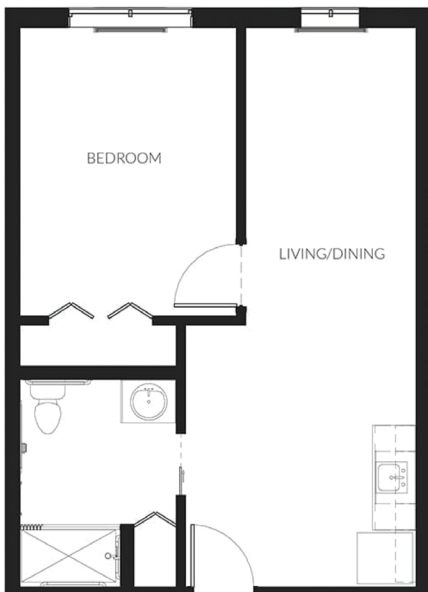

Semper
Studio Apartment
360-405 Sq Ft

Aurora
Alcove Apartment
405-465 Sq Ft

Gratia
1 Bedroom Apartment
450-515 Sq Ft

Clarus
2 Bedroom Apartment
620-625 Sq Ft

ALF Lic# 149028

Peridot

Studio Apartment
325 Sq Ft

Jade

Deluxe Apartment
350 Sq Ft

Topaz

Premium Apartment
375 Sq Ft

ALF Lic# 149028