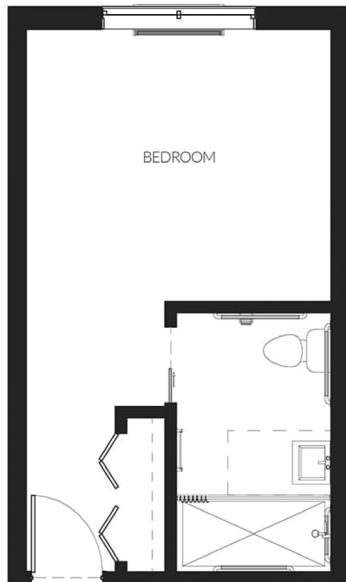

Semper
Studio Apartment
360-405 Sq Ft

Aurora
Alcove Apartment
405-465 Sq Ft

Gratia
1 Bedroom Apartment
450-515 Sq Ft

Clarus
2 Bedroom Apartment
620-625 Sq Ft

ALF Lic# 149028

Peridot

Studio Apartment
325 Sq Ft

Jade

Deluxe Apartment
350 Sq Ft

Topaz

Premium Apartment
375 Sq Ft

ALF Lic# 149028