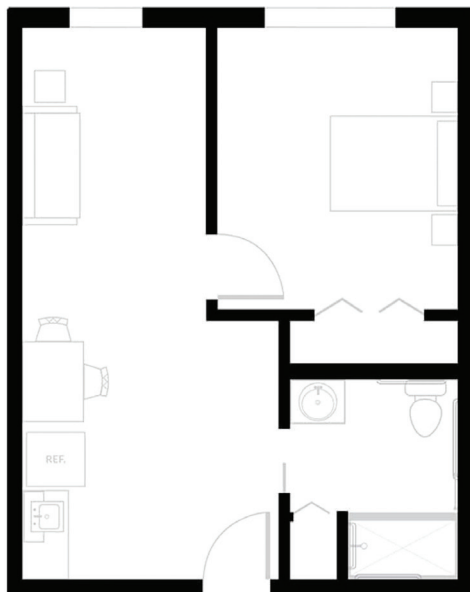

Semper
Studio Apartment
360-405 Sq Ft

Aurora
Alcove Apartment
405-465 Sq Ft

Gratia
1 Bedroom Apartment
450-515 Sq Ft

Clarus
2 Bedroom Apartment
620-625 Sq Ft

Peridot

Studio Apartment
325 Sq Ft

Jade

Deluxe Apartment
350 Sq Ft

Topaz

Premium Apartment
375 Sq Ft