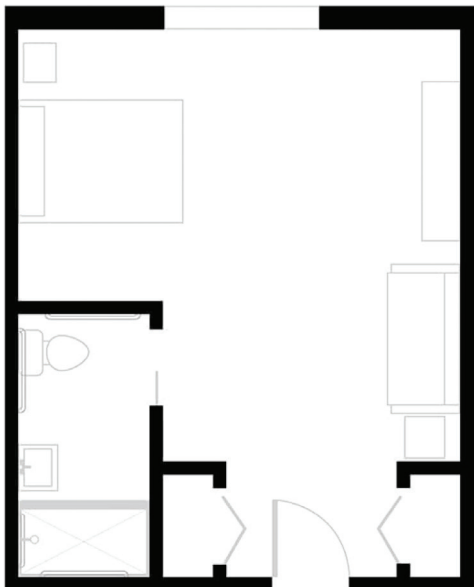

Semper
Studio Apartment
360-405 Sq Ft

Aurora
Alcove Apartment
405-465 Sq Ft

Gratia
1 Bedroom Apartment
450-515 Sq Ft

Clarus
2 Bedroom Apartment
620-625 Sq Ft

Peridot

Studio Apartment
325 Sq Ft

Jade

Deluxe Apartment
350 Sq Ft

Topaz

Premium Apartment
375 Sq Ft