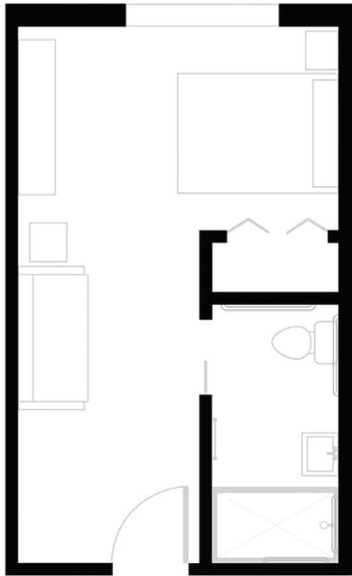

Semper
Studio Apartment
360-405 Sq Ft

Aurora
Alcove Apartment
405-465 Sq Ft

Gratia
1 Bedroom Apartment
450-515 Sq Ft

Clarus
2 Bedroom Apartment
620-625 Sq Ft

Peridot

Studio Apartment
325 Sq Ft

Jade

Deluxe Apartment
350 Sq Ft

Topaz

Premium Apartment
375 Sq Ft