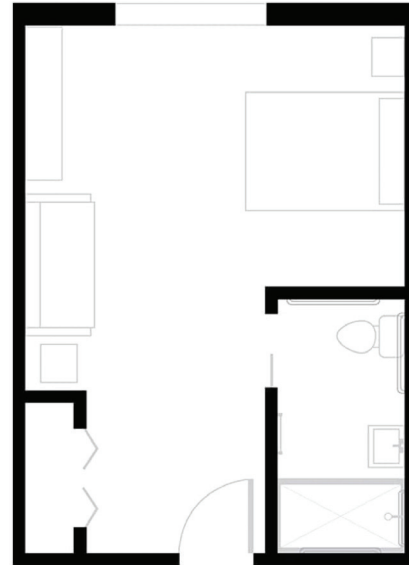

Semper
Studio Apartment
360-405 Sq Ft

Aurora
Alcove Apartment
405-465 Sq Ft

Gratia
1 Bedroom Apartment
450-515 Sq Ft

Clarus
2 Bedroom Apartment
620-625 Sq Ft

Peridot

Studio Apartment
325 Sq Ft

Jade

Deluxe Apartment
350 Sq Ft

Topaz

Premium Apartment
375 Sq Ft