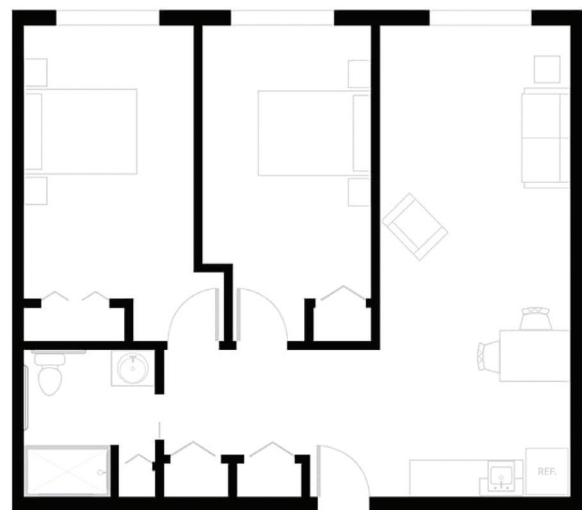

Semper
Studio Apartment
360-405 Sq Ft

Aurora
Alcove Apartment
405-465 Sq Ft

Gratia
1 Bedroom Apartment
450-515 Sq Ft

Clarus
2 Bedroom Apartment
620-625 Sq Ft

Peridot

Studio Apartment
325 Sq Ft

Jade

Deluxe Apartment
350 Sq Ft

Topaz

Premium Apartment
375 Sq Ft