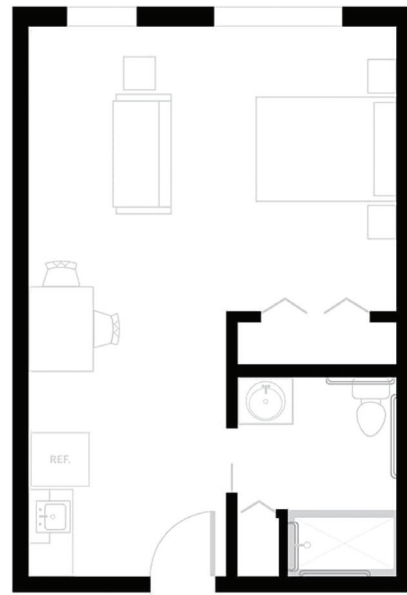

Semper
Studio Apartment
360-405 Sq Ft

Aurora
Alcove Apartment
405-465 Sq Ft

Gratia
1 Bedroom Apartment
450-515 Sq Ft

Clarus
2 Bedroom Apartment
620-625 Sq Ft

Peridot

Studio Apartment
325 Sq Ft

Jade

Deluxe Apartment
350 Sq Ft

Topaz

Premium Apartment
375 Sq Ft