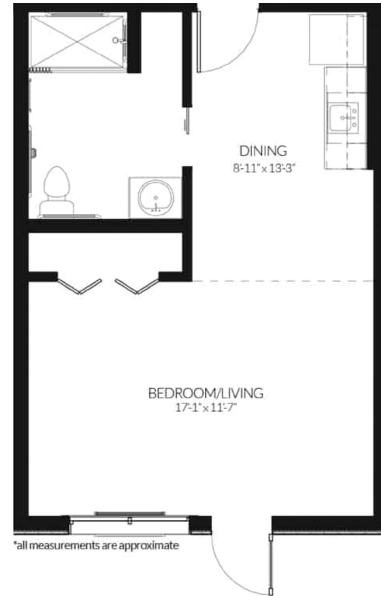

*all measurements are approximate

Semper
Studio Apartment
360-405 Sq Ft

*all measurements are approximate

Aurora
Alcove Apartment
405-465 Sq Ft

*all measurements are approximate

Gratia
1 Bedroom Apartment
450-515 Sq Ft

*all measurements are approximate

Clarus
2 Bedroom Apartment
620-625 Sq Ft

ALF Lic# 12906

Peridot
Studio Apartment
325 Sq Ft

Jade
Deluxe Apartment
350 Sq Ft

Topaz
Premium Apartment
375 Sq Ft

ALF Lic# 12906