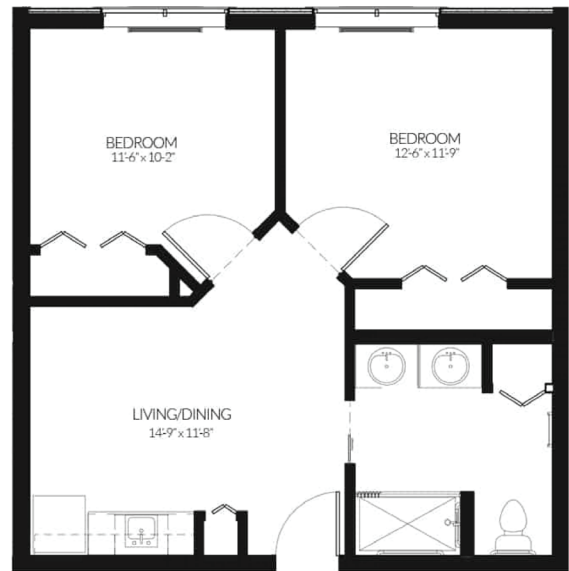

*all measurements are approximate

Semper
Studio Apartment
360-405 Sq Ft

*all measurements are approximate

Aurora
Alcove Apartment
405-465 Sq Ft

*all measurements are approximate

Gratia
1 Bedroom Apartment
450-515 Sq Ft

*all measurements are approximate

Clarus
2 Bedroom Apartment
620-625 Sq Ft

ALF Lic# 12906

Peridot
Studio Apartment
325 Sq Ft

Jade
Deluxe Apartment
350 Sq Ft

Topaz
Premium Apartment
375 Sq Ft

ALF Lic# 12906