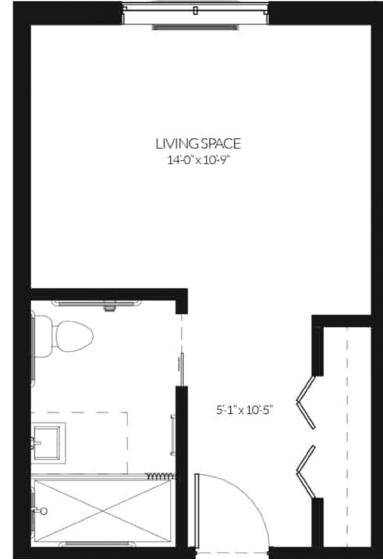

*all measurements are approximate

Semper
Studio Apartment
360-405 Sq Ft

*all measurements are approximate

Aurora
Alcove Apartment
405-465 Sq Ft

*all measurements are approximate

Gratia
1 Bedroom Apartment
450-515 Sq Ft

*all measurements are approximate

Clarus
2 Bedroom Apartment
620-625 Sq Ft

ALF Lic# 12906

Peridot
Studio Apartment
325 Sq Ft

Jade
Deluxe Apartment
350 Sq Ft

Topaz
Premium Apartment
375 Sq Ft

ALF Lic# 12906