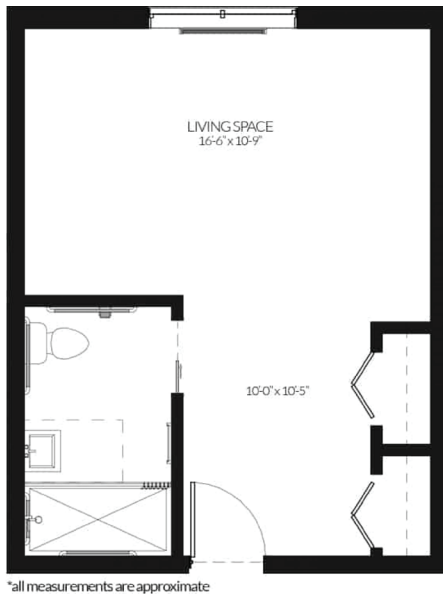

*all measurements are approximate

Semper
Studio Apartment
360-405 Sq Ft

*all measurements are approximate

Aurora
Alcove Apartment
405-465 Sq Ft

*all measurements are approximate

Gratia
1 Bedroom Apartment
450-515 Sq Ft

*all measurements are approximate

Clarus
2 Bedroom Apartment
620-625 Sq Ft

ALF Lic# 12906

Peridot
Studio Apartment
325 Sq Ft

Jade
Deluxe Apartment
350 Sq Ft

Topaz
Premium Apartment
375 Sq Ft

ALF Lic# 12906