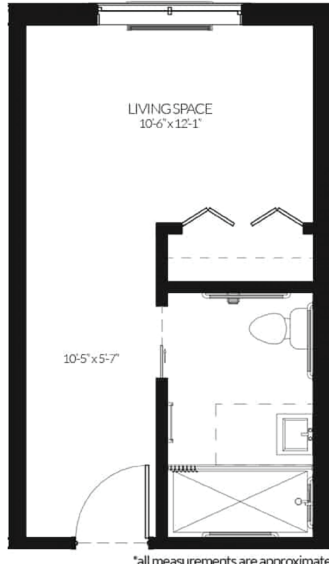

*all measurements are approximate

Semper
Studio Apartment
360-405 Sq Ft

*all measurements are approximate

Aurora
Alcove Apartment
405-465 Sq Ft

*all measurements are approximate

Gratia
1 Bedroom Apartment
450-515 Sq Ft

*all measurements are approximate

Clarus
2 Bedroom Apartment
620-625 Sq Ft

ALF Lic# 12906

Peridot
Studio Apartment
325 Sq Ft

Jade
Deluxe Apartment
350 Sq Ft

Topaz
Premium Apartment
375 Sq Ft

ALF Lic# 12906