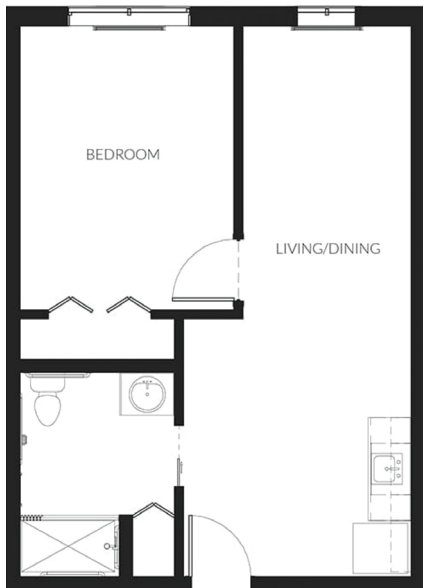

**Semper**  
Studio Apartment  
360-405 Sq Ft

**Aurora**  
Alcove Apartment  
405-465 Sq Ft

**Gratia**  
1 Bedroom Apartment  
450-515 Sq Ft

**Clarus**  
2 Bedroom Apartment  
620-625 Sq Ft

ALF Lic# 150043

**Peridot**  
Studio Apartment  
325 Sq Ft

**Jade**  
Deluxe Apartment  
350 Sq Ft

**Topaz**  
Premium Apartment  
375 Sq Ft

ALF Lic# 150043