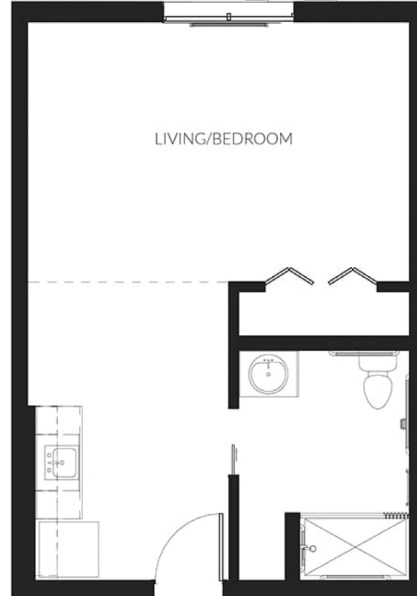

**Semper**  
Studio Apartment  
360-405 Sq Ft

**Aurora**  
Alcove Apartment  
405-465 Sq Ft

**Gratia**  
1 Bedroom Apartment  
450-515 Sq Ft

**Clarus**  
2 Bedroom Apartment  
620-625 Sq Ft

ALF Lic# 150043

**Peridot**  
Studio Apartment  
325 Sq Ft

**Jade**  
Deluxe Apartment  
350 Sq Ft

**Topaz**  
Premium Apartment  
375 Sq Ft

ALF Lic# 150043