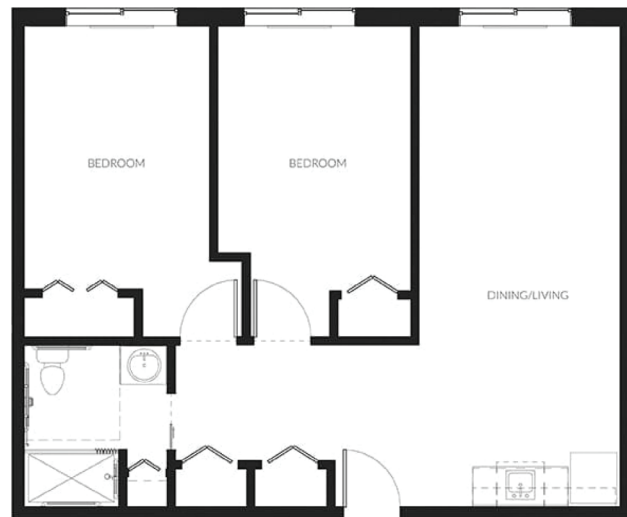

**Semper**  
Studio Apartment  
360-405 Sq Ft

**Aurora**  
Alcove Apartment  
405-465 Sq Ft

**Gratia**  
1 Bedroom Apartment  
450-515 Sq Ft

**Clarus**  
2 Bedroom Apartment  
620-625 Sq Ft

ALF Lic# 150043

**Peridot**  
Studio Apartment  
325 Sq Ft

**Jade**  
Deluxe Apartment  
350 Sq Ft

**Topaz**  
Premium Apartment  
375 Sq Ft

ALF Lic# 150043