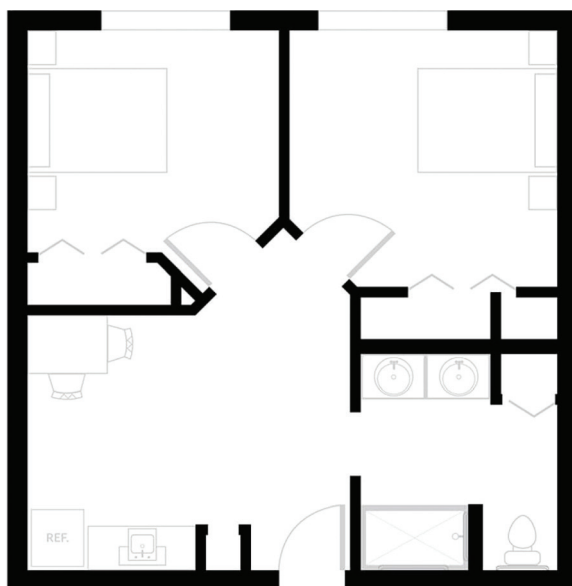

**Semper**  
Studio Apartment  
360-405 Sq Ft

**Aurora**  
Alcove Apartment  
405-465 Sq Ft

**Clarus**  
2 Bedroom Apartment  
620-625 Sq Ft

**Peridot**  
Studio Apartment  
325 Sq Ft

ALF Lic# 12727

**Jade**  
Deluxe Apartment  
350 Sq Ft

**Topaz**  
Premium Apartment  
375 Sq Ft

ALF Lic# 12727