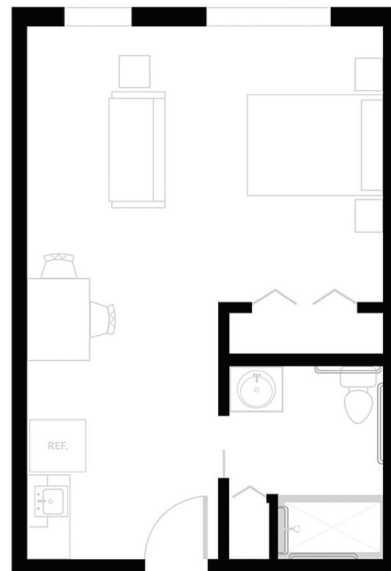

**Semper**  
Studio Apartment  
360-405 Sq Ft

**Aurora**  
Alcove Apartment  
405-465 Sq Ft

**Clarus**  
2 Bedroom Apartment  
620-625 Sq Ft

**Peridot**  
Studio Apartment  
325 Sq Ft

ALF Lic# 12727

**Jade**  
Deluxe Apartment  
350 Sq Ft

**Topaz**  
Premium Apartment  
375 Sq Ft

ALF Lic# 12727