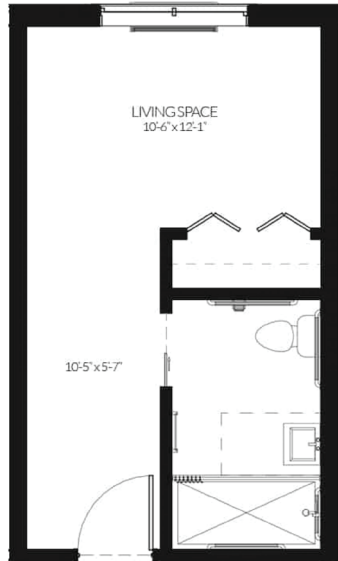

*all measurements are approximate

Semper
Studio Apartment
360-405 Sq Ft

*all measurements are approximate

Aurora
Alcove Apartment
405-465 Sq Ft

*all measurements are approximate

Gratia
1 Bedroom Apartment
450-515 Sq Ft

*all measurements are approximate

Clarus
2 Bedroom Apartment
620-625 Sq Ft

ALF Lic# 2203783238

*all measurements are approximate

Peridot
Studio Apartment
325 Sq Ft

*all measurements are approximate

Jade
Deluxe Apartment
350 Sq Ft

all measurements are approximate

Topaz
Premium Apartment
375 Sq Ft

ALF Lic# 2203783238