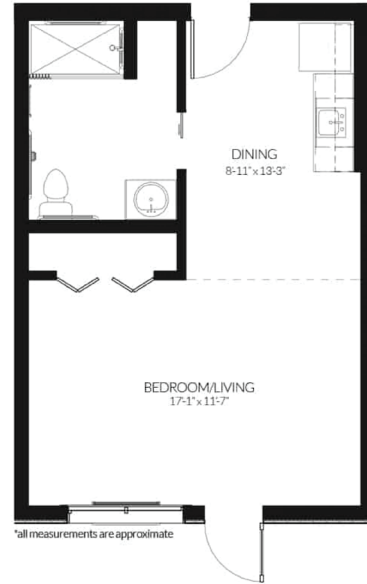

*all measurements are approximate

Semper
Studio Apartment
360-405 Sq Ft

*all measurements are approximate

Aurora
Alcove Apartment
405-465 Sq Ft

*all measurements are approximate

Gratia
1 Bedroom Apartment
450-515 Sq Ft

*all measurements are approximate

Clarus
2 Bedroom Apartment
620-625 Sq Ft

ALF Lic# 2203783238

*all measurements are approximate

Peridot
Studio Apartment
325 Sq Ft

*all measurements are approximate

Jade
Deluxe Apartment
350 Sq Ft

all measurements are approximate

Topaz
Premium Apartment
375 Sq Ft

ALF Lic# 2203783238