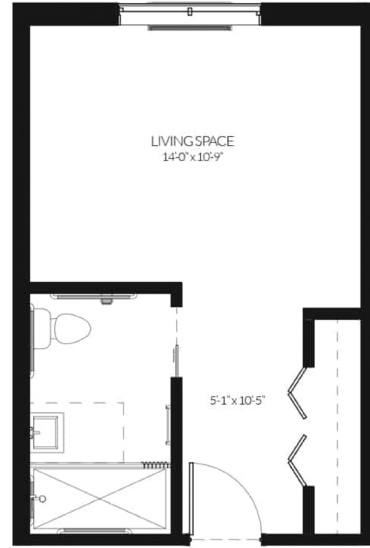

*all measurements are approximate

Semper
Studio Apartment
360-405 Sq Ft

*all measurements are approximate

Aurora
Alcove Apartment
405-465 Sq Ft

*all measurements are approximate

Gratia
1 Bedroom Apartment
450-515 Sq Ft

*all measurements are approximate

Clarus
2 Bedroom Apartment
620-625 Sq Ft

ALF Lic# 2203783238

*all measurements are approximate

Peridot
Studio Apartment
325 Sq Ft

*all measurements are approximate

Jade
Deluxe Apartment
350 Sq Ft

all measurements are approximate

Topaz
Premium Apartment
375 Sq Ft

ALF Lic# 2203783238