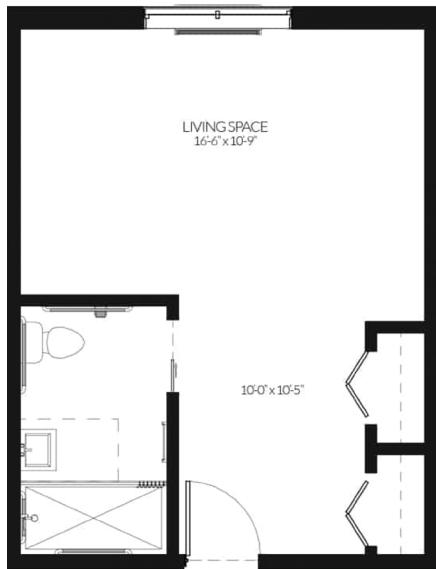

*all measurements are approximate

Semper
Studio Apartment
360-405 Sq Ft

*all measurements are approximate

Aurora
Alcove Apartment
405-465 Sq Ft

*all measurements are approximate

Gratia
1 Bedroom Apartment
450-515 Sq Ft

*all measurements are approximate

Clarus
2 Bedroom Apartment
620-625 Sq Ft

ALF Lic# 2203783238

*all measurements are approximate

Peridot
Studio Apartment
325 Sq Ft

*all measurements are approximate

Jade
Deluxe Apartment
350 Sq Ft

all measurements are approximate

Topaz
Premium Apartment
375 Sq Ft

ALF Lic# 2203783238