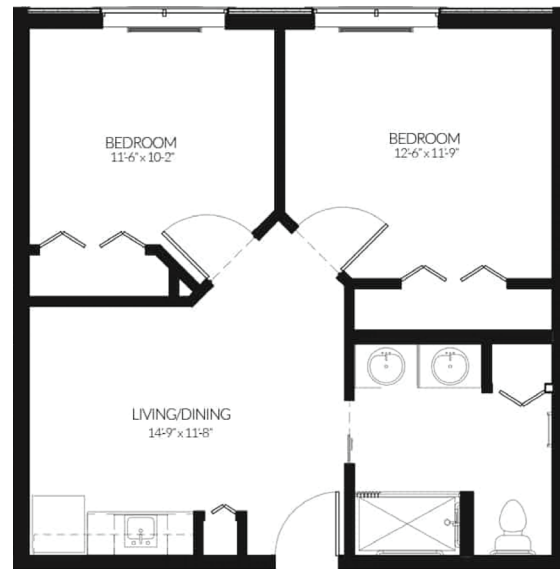

*all measurements are approximate

Semper
Studio Apartment
360-405 Sq Ft

*all measurements are approximate

Aurora
Alcove Apartment
405-465 Sq Ft

*all measurements are approximate

Gratia
1 Bedroom Apartment
450-515 Sq Ft

*all measurements are approximate

Clarus
2 Bedroom Apartment
620-625 Sq Ft

ALF Lic# 2203783238

*all measurements are approximate

Peridot
Studio Apartment
325 Sq Ft

*all measurements are approximate

Jade
Deluxe Apartment
350 Sq Ft

all measurements are approximate

Topaz
Premium Apartment
375 Sq Ft

ALF Lic# 2203783238