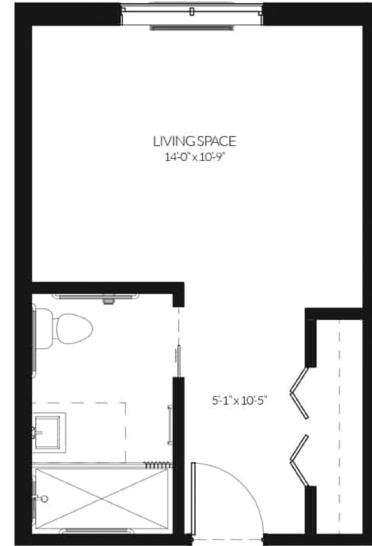

*all measurements are approximate

Peridot
Studio Apartment
325 Sq Ft

*all measurements are approximate

Jade
Deluxe Apartment
350 Sq Ft

all measurements are approximate

Topaz
Premium Apartment
375 Sq Ft

ALF Lic# 12337