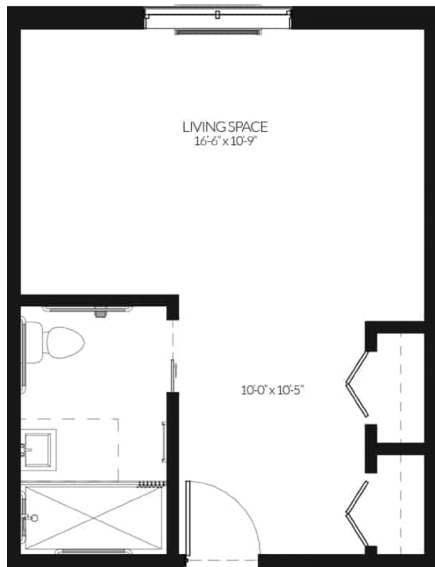

*all measurements are approximate

Peridot
Studio Apartment
325 Sq Ft

*all measurements are approximate

Jade
Deluxe Apartment
350 Sq Ft

all measurements are approximate

Topaz
Premium Apartment
375 Sq Ft

ALF Lic# 12337