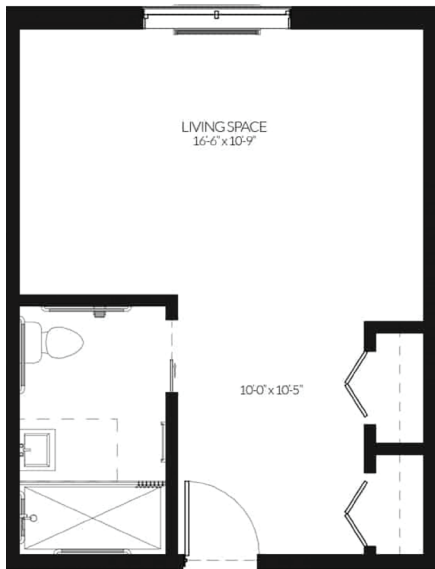

*all measurements are approximate

Peridot
Studio Apartment
325 Sq Ft

*all measurements are approximate

Jade
Deluxe Apartment
350 Sq Ft

all measurements are approximate

Topaz
Premium Apartment
375 Sq Ft

ALF Lic# 12802