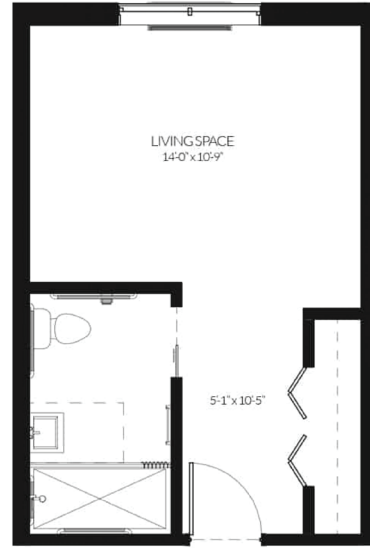

*all measurements are approximate

Peridot
Studio Apartment
325 Sq Ft

*all measurements are approximate

Jade
Deluxe Apartment
350 Sq Ft

all measurements are approximate

Topaz
Premium Apartment
375 Sq Ft

ALF Lic# 12802