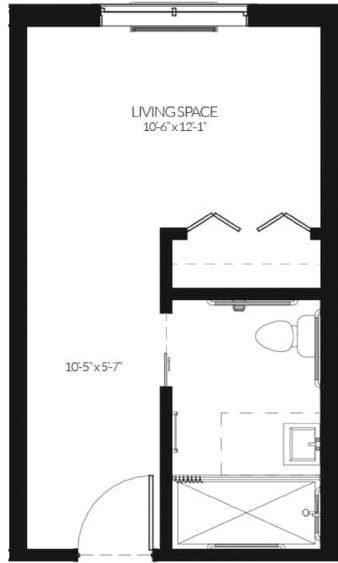

\*all measurements are approximate

**Semper**  
Studio Apartment  
360-405 Sq Ft

\*all measurements are approximate

**Aurora**  
Alcove Apartment  
405-465 Sq Ft

\*all measurements are approximate

**Gratia**  
1 Bedroom Apartment  
450-515 Sq Ft

\*all measurements are approximate

**Clarus**  
2 Bedroom Apartment  
620-625 Sq Ft

ALF Lic# 000257

\*all measurements are approximate

**Peridot**  
Studio Apartment  
325 Sq Ft

\*all measurements are approximate

**Jade**  
Deluxe Apartment  
350 Sq Ft

all measurements are approximate

**Topaz**  
Premium Apartment  
375 Sq Ft

ALF Lic# 000257