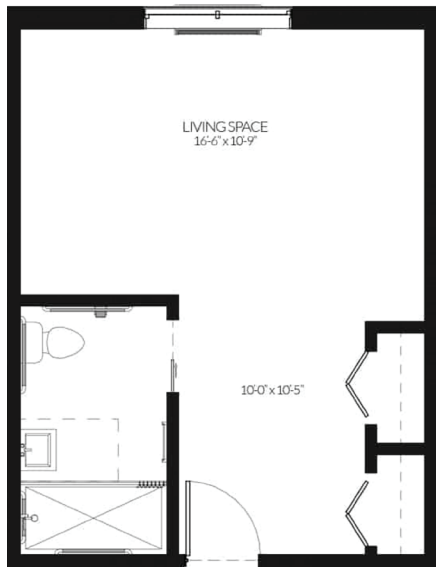

\*all measurements are approximate

**Semper**  
Studio Apartment  
360-405 Sq Ft

\*all measurements are approximate

**Aurora**  
Alcove Apartment  
405-465 Sq Ft

\*all measurements are approximate

**Gratia**  
1 Bedroom Apartment  
450-515 Sq Ft

\*all measurements are approximate

**Clarus**  
2 Bedroom Apartment  
620-625 Sq Ft

ALF Lic# 000257

\*all measurements are approximate

**Peridot**  
Studio Apartment  
325 Sq Ft

\*all measurements are approximate

**Jade**  
Deluxe Apartment  
350 Sq Ft

all measurements are approximate

**Topaz**  
Premium Apartment  
375 Sq Ft

ALF Lic# 000257