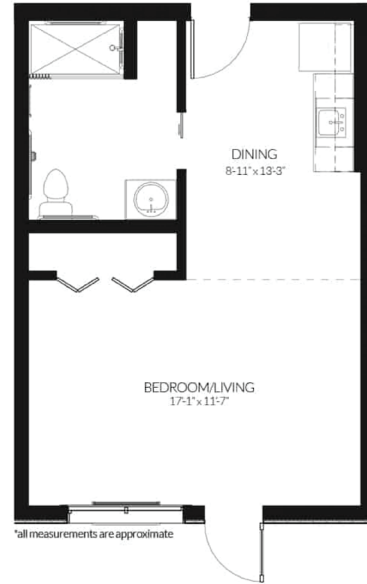

\*all measurements are approximate

**Semper**  
Studio Apartment  
360-405 Sq Ft

\*all measurements are approximate

**Aurora**  
Alcove Apartment  
405-465 Sq Ft

\*all measurements are approximate

**Gratia**  
1 Bedroom Apartment  
450-515 Sq Ft

\*all measurements are approximate

**Clarus**  
2 Bedroom Apartment  
620-625 Sq Ft

ALF Lic# 000257

\*all measurements are approximate

**Peridot**  
Studio Apartment  
325 Sq Ft

\*all measurements are approximate

**Jade**  
Deluxe Apartment  
350 Sq Ft

all measurements are approximate

**Topaz**  
Premium Apartment  
375 Sq Ft

ALF Lic# 000257