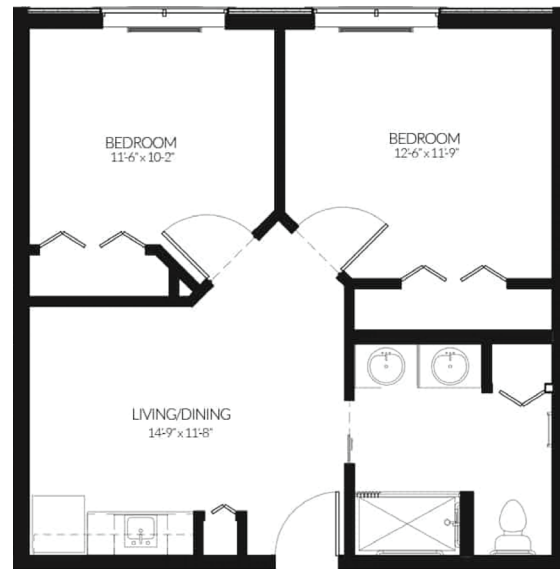

\*all measurements are approximate

**Semper**  
Studio Apartment  
360-405 Sq Ft

\*all measurements are approximate

**Aurora**  
Alcove Apartment  
405-465 Sq Ft

\*all measurements are approximate

**Gratia**  
1 Bedroom Apartment  
450-515 Sq Ft

\*all measurements are approximate

**Clarus**  
2 Bedroom Apartment  
620-625 Sq Ft

ALF Lic# 000257

\*all measurements are approximate

**Peridot**  
Studio Apartment  
325 Sq Ft

\*all measurements are approximate

**Jade**  
Deluxe Apartment  
350 Sq Ft

all measurements are approximate

**Topaz**  
Premium Apartment  
375 Sq Ft

ALF Lic# 000257